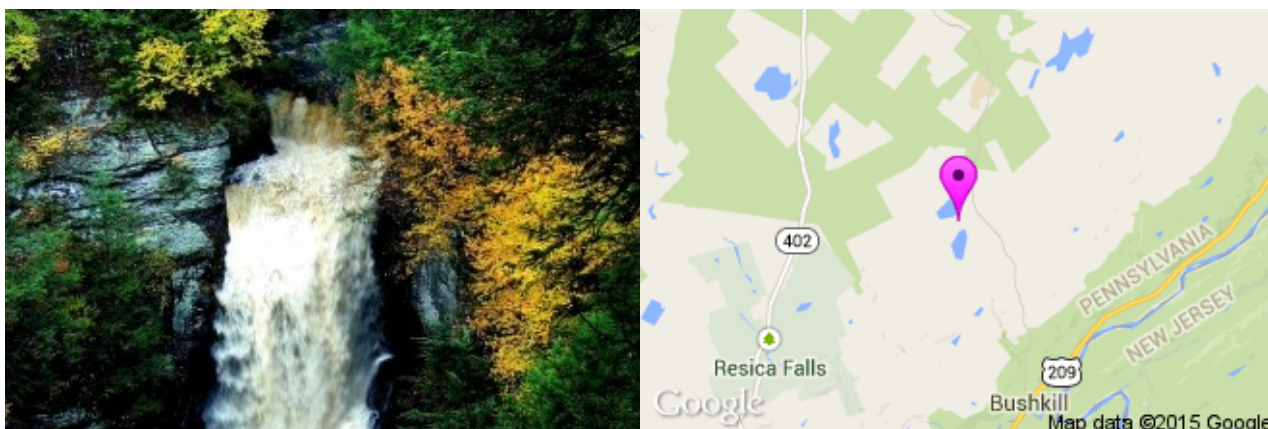

🚩 Wildwood

The city of Wildwood is located in the region New Jersey of United States. Stands out for its several entertainment places, its natural landscapes, and its museums and cultural offer.

Fans of leisure and entertainment areas have places of interest for tourists like [Morey's Piers and Beachfront Waterparks](#), [Wildwood Boardwalk](#) and [Antique Images](#), landscape environments like [North Wildwood Beach](#) and [Wildwood Beach](#), aquatic entertainment places like [Splash Zone Water Park](#), [Ocean Oasis Waterpark](#) and [Seaport Aquarium](#), and arts entertainment places like [Sunset Cinema's Movies On the Beach](#) and [The Strand Movie Theater](#).

People attracted by museums and the world of culture may see cultural places of interest like [George F. Boyer Historical Museum](#) and [The Doo Wop Preservation League Museum](#).

📍 Morey's Piers and Beachfront Waterparks

Morey's Piers and Beachfront Waterparks is a great place of interest for tourists of Wildwood in New Jersey. Have fun in the theme park.

It is located in an area with entertainment offer, natural spaces and cultural offer. A few meters away from this place you will find [Ocean Oasis Waterpark](#), [North Wildwood Beach](#) and [Bobby Dee's Arcade](#).

🇺🇸 Tamiment

The city of Tamiment is located in the region Pennsylvania of United States. Stands out for its natural landscapes, its architecture and monuments, and its cultural offer.

Lovers of great landscapes and natural corners will be able to enjoy a landscape environment like [Bushkill Falls](#).